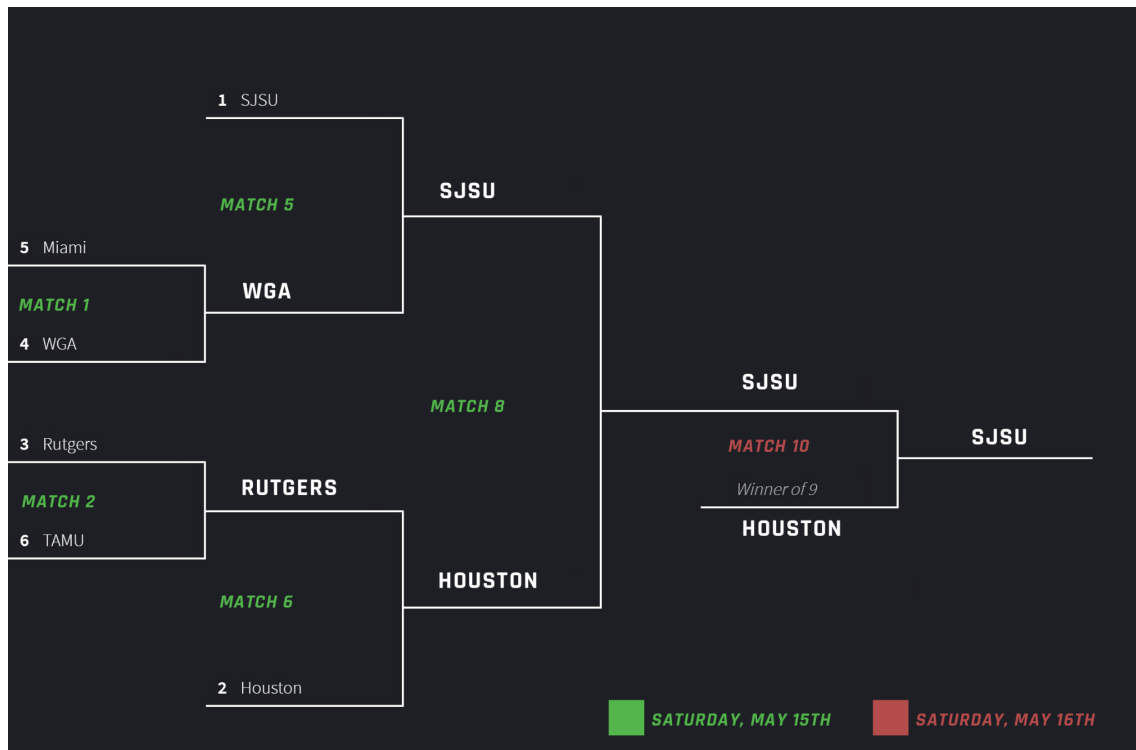

Regional Playoffs (Starts May 6th - Ends May 10th)

- **Top 4 teams from each Split 2 group**
 - East: 8 teams
 - Central: 8 teams
 - West: 4 teams
- **Single-Elimination format**
- Each region has a different schedule
 - **East**
 - **May 6th 7 PM EST, Quarterfinals**
 - **May 7th 7 PM EST, Semifinals**
 - **May 10th 7 PM EST, Finals**
 - **Central**
 - **May 8th 2PM CST, Quarterfinals**
 - **May 8th 4 PM CST, Semifinals 1**
 - **May 8th 6 PM CST, Semifinals 2**
 - **May 8th 8 PM CST, Finals**
 - **West**
 - **May 9th 1 PM PST, Semifinals 1**
 - **May 9th 3 PM PST, Semifinals 2**
 - **May 9th 5 PM PST, Finals**

Grand Finals (Starts May 15th - Ends May 16th)

- **Top 2 teams from each regional playoff**
 - **Each team will be ranked 1-6 based on a team questionnaire**
 - The top 2 seeded teams will have a first round bye
 - **Regional winners and regional runner-ups will be ranked separately**
 - The six teams that make grand finals will be the only ones allowed to vote
 - They will be asked to rank regional winner 1-3 and regional runners up 4-6
 - Ties will be broken by CF1 Staff
 - No teams from the same region can play one another in the First round (Matches 1&2)
 - **Schools must have their final rankings in no later than 8pm EST on May 11th**
 - Bracket will be made public no later than two hours later
- **Double-Elimination format (refer to matches based on graphic below)**
- **Saturday, May 15th**
 - All First, Second, and Third round Winner's Bracket matches
 - Round one // 4 PM EST
 - Match 1, Match 2
 - Round two // 6 PM EST (estimated)
 - Match 5, Match 6
 - Round three // 8 PM EST (estimated)
 - Match 8, Match 3, Match 4

Winner's Bracket (example)

Loser's Bracket (example)